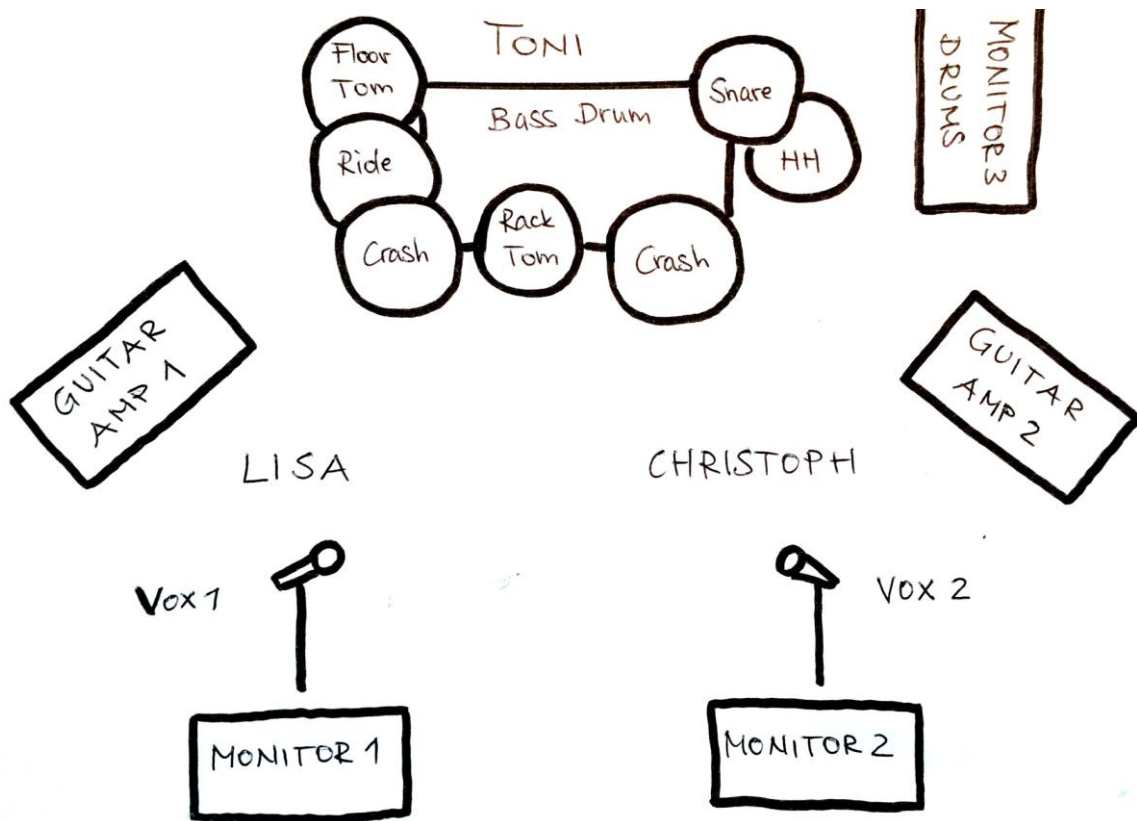

Technical Rider 2019

**DAZE WORK**

**guitar 1:**

- 1 x mic *Ampeg Combo*

**guitar 2:**

- 1 x mic *Fender Twin Combo*

**vocals:**

- 2 x mic

**drums:**

- drum set + carpet *Hi-Hat, Snare, Bass, 1x Rack Tom, 1x Floor Tom, 1x Ride, 2x Crash*

**stage monitoring:**

- 1 x drums
- 2 x guitars / vocals (*sideways / centrally*)

**musicians:**

- Lisa Kaufmann – *vocals, guitar*
- Christoph Schnabl – *guitar, vocals*
- Toni Tamtögl – *drums*